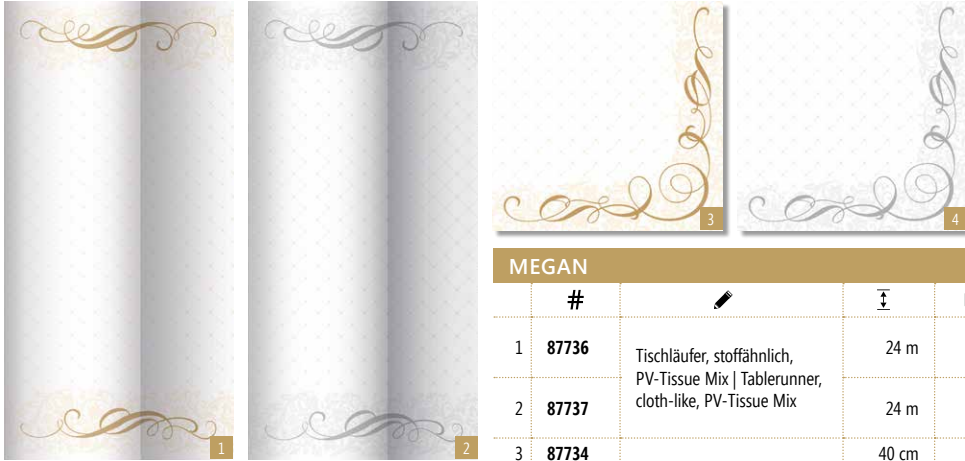

ROYAL Collection

MEGAN

	#		±	↔			
1	87736	Tischläufer, stoffähnlich, PV-Tissue Mix | Tablerunner, cloth-like, PV-Tissue Mix	24 m	40 cm	gold | gold	Keimling | Seedling • perforiert | perforated: 20 x 1,20 m	4 x 1
2	87737		24 m	40 cm	silber | silver		4 x 1
3	87734	Servietten | Napkins	40 cm	40 cm	gold | gold	FSC, Svanen, Keimling | Seedling	5 x 50
4	87735		40 cm	40 cm	silber | silver		5 x 50