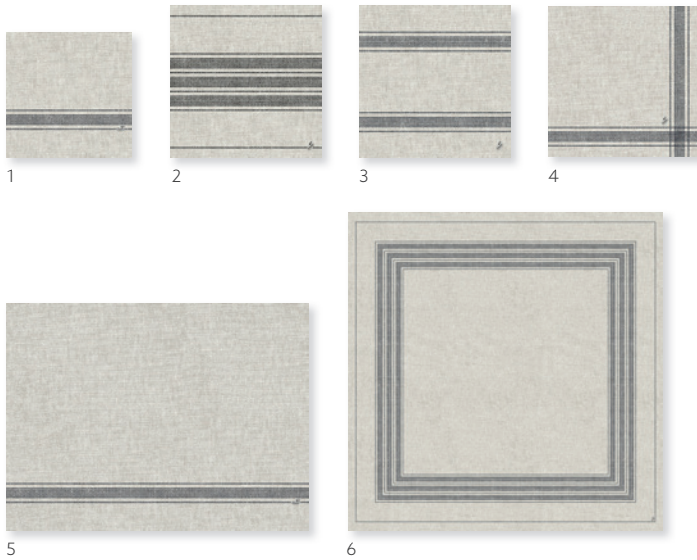

COCINA BLACK

MATCHING COLOURS

WHITE

DARK GREEN

BLACK

NO	ARTICLE	DESCRIPTION	PACK	FSC	TUV	ecocho
1	186553	Tissue Napkin, 3-ply, 33 x 33 cm	10 x 50	•	•	
	186450	Tissue Napkin, 3-ply, 33 x 33 cm	4 x 250	•	•	
2	186457	Tissue Napkin, 3-ply, 40 x 40 cm	4 x 250	•	•	
3	186463	Classic Napkin, 40 x 40 cm	6 x 50	•	•	•
4	186594	Duniiln® Napkin, 40 x 40 cm	12 x 45	•	•	•

NO	ARTICLE	DESCRIPTION	PACK	FSC	TUV	ecocho
5	186521	Dunicel® Placemat, 30 x 40 cm	5 x 100	•	•	
6	186515	Dunisilk® Slipcover, 84 x 84 cm	5 x 20	•	•	
	186533	Dunicel® Slipcover, 84 x 84 cm	5 x 20	•	•	
	186489	Dunicel® Slipcover, 84 x 84 cm	1 x 100	•	•	
7	186517	Dunicel® Tête-à-Tête, 0,4 x 24 m	4 x 1	•	•	
8	186550	Candle Holder Twine, Black, Metal, 75 x Ø 75 mm	8 x 1