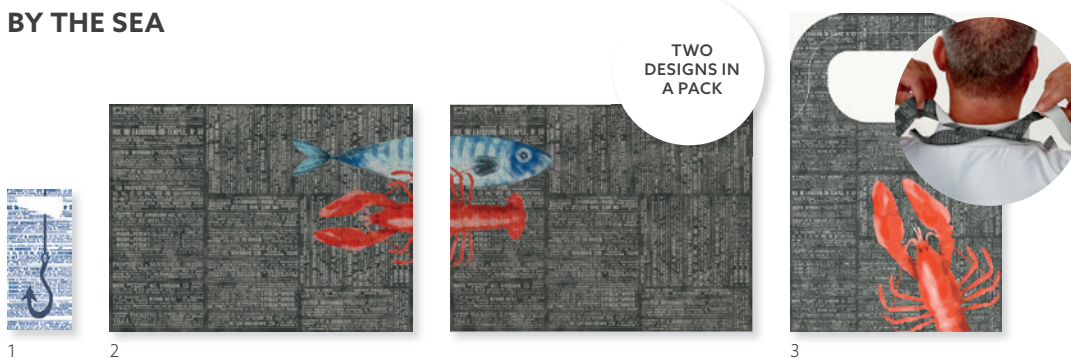

BY THE SEA

TWO DESIGNS IN A PACK

MATCHING COLOURS

WHITE

RED

DARK BLUE

NO	ARTICLE	DESCRIPTION	PACK	FSC	TUV	ecoecho
1	171374	Duni Sacchetto® Tissue, 8,5x19 cm	5 x 100	•	•	•
2	183156	Paper Placemat, 30x40 cm	4 x 250	•	•	•

NO	ARTICLE	DESCRIPTION	PACK	FSC	TUV	ecoecho
3	178697	Dunicel® Bib, 40x60 cm	4 x 50	•	•	•