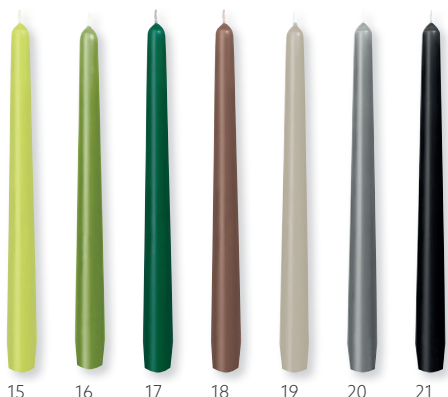

8 9 10 11 12 13 14