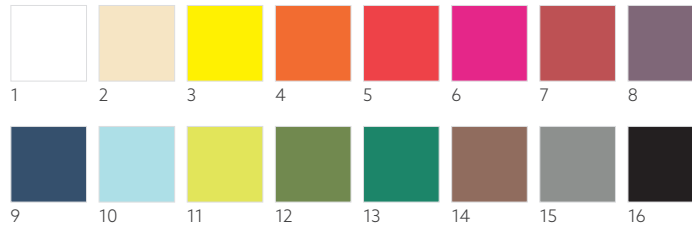

CLASSIC®

- Everyday premium
- 4-ply tissue with embossed surface, maintains folds well
- Suits everyday and festive events

JOY CLASSIC, 40 X 40 CM

NO	ARTICLE	DESCRIPTION	PACK	FSC	TUV	ecoecho	NO	ARTICLE	DESCRIPTION	PACK	FSC	TUV	ecoecho
1	154669	White	6 x 50	•	•	•	9	154672	Dark Blue	6 x 50	•	•	•
2	154677	Cream	6 x 50	•	•	•	10	171549	Mint Blue	6 x 50	•	•	•
3	154675	Yellow	6 x 50	•	•	•	11	154680	Kiwi	6 x 50	•	•	•
4	165561	Mandarin	6 x 50	•	•	•	12	186371	Leaf Green	6 x 50	•	•	•
5	154674	Red	6 x 50	•	•	•	13	154673	Dark Green	6 x 50	•	•	•
6	165564	Fuchsia	6 x 50	•	•	•	14	178630	Chestnut	6 x 50	•	•	•
7	154671	Bordeaux	6 x 50	•	•	•	15	178966	Granite Grey	6 x 50	•	•	•
8	165562	Plum	6 x 50	•	•	•	16	178965	Black	6 x 50	•	•	•