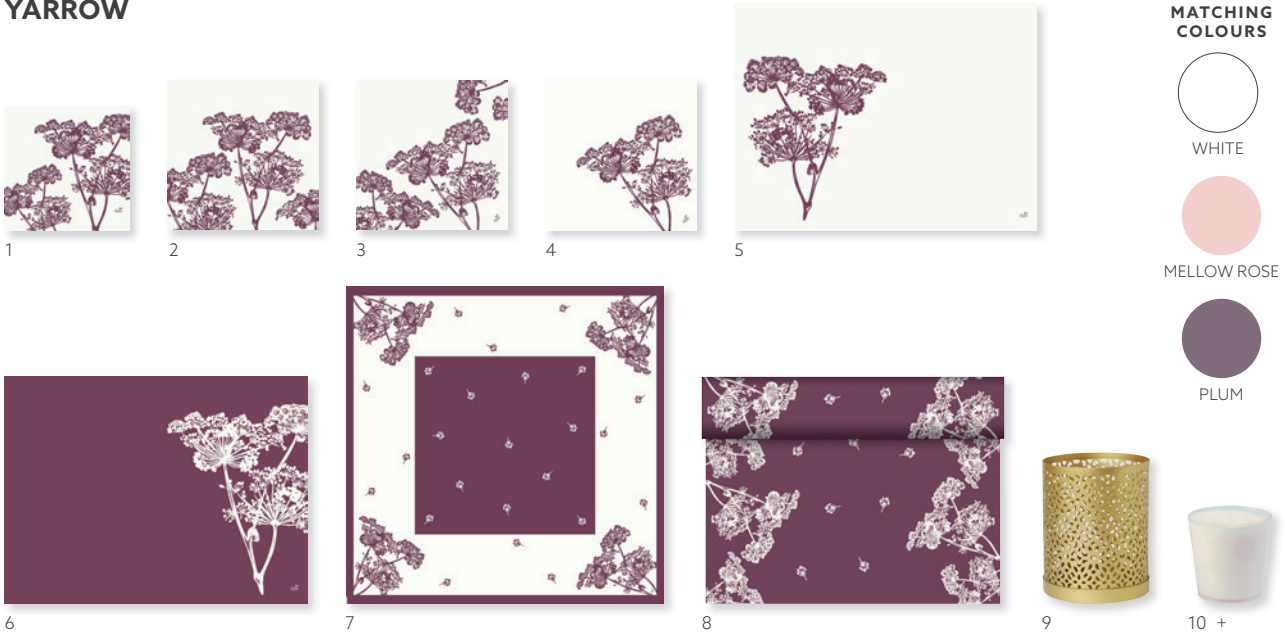

YARROW

NO	ARTICLE	DESCRIPTION	PACK			
1	186402	Tissue Napkin, 3-ply, 33 x 33 cm	10 x 50	•	•	•
	186407	Tissue Napkin, 3-ply, 33 x 33 cm	4 x 250	•	•	•
2	186413	Tissue Napkin, 3-ply, 40 x 40 cm	4 x 250	•	•	•
3	186422	Classic Napkin, 40 x 40 cm	6 x 50	•	•	•
4	186470	Dunilin® Napkin, 40 x 40 cm	12 x 45	•	•	•
5	186398	Dunice!® Placemat, 30 x 40 cm	5 x 100	•		

NO	ARTICLE	DESCRIPTION	PACK			
6	186392	Paper Placemat, 30 x 40 cm	4 x 250	•		
7	186405	Dunisilk® Slipcover, 84 x 84 cm	5 x 20	•		
	186406	Dunice!® Slipcover, 84 x 84 cm	5 x 20	•		
8	186403	Dunice!® Tête-à-Tête, 0,4 x 24 m	4 x 1	•		
9	183193	Candle Holder Bliss, Gold, Metal, 100 x Ø 80 mm	4 x 1			
10	153869	Switch & Shine Refill, White, 65 x Ø 65 mm, 30 h	2 x 6