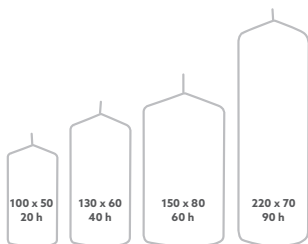

PILLAR CANDLES

- Long burn time
- Clean burning
- Premium quality

PILLAR CANDLES MATT, 150 X Ø 70 MM

- 50 h burn time
- Guests love the velvety matt surface
- Premium quality