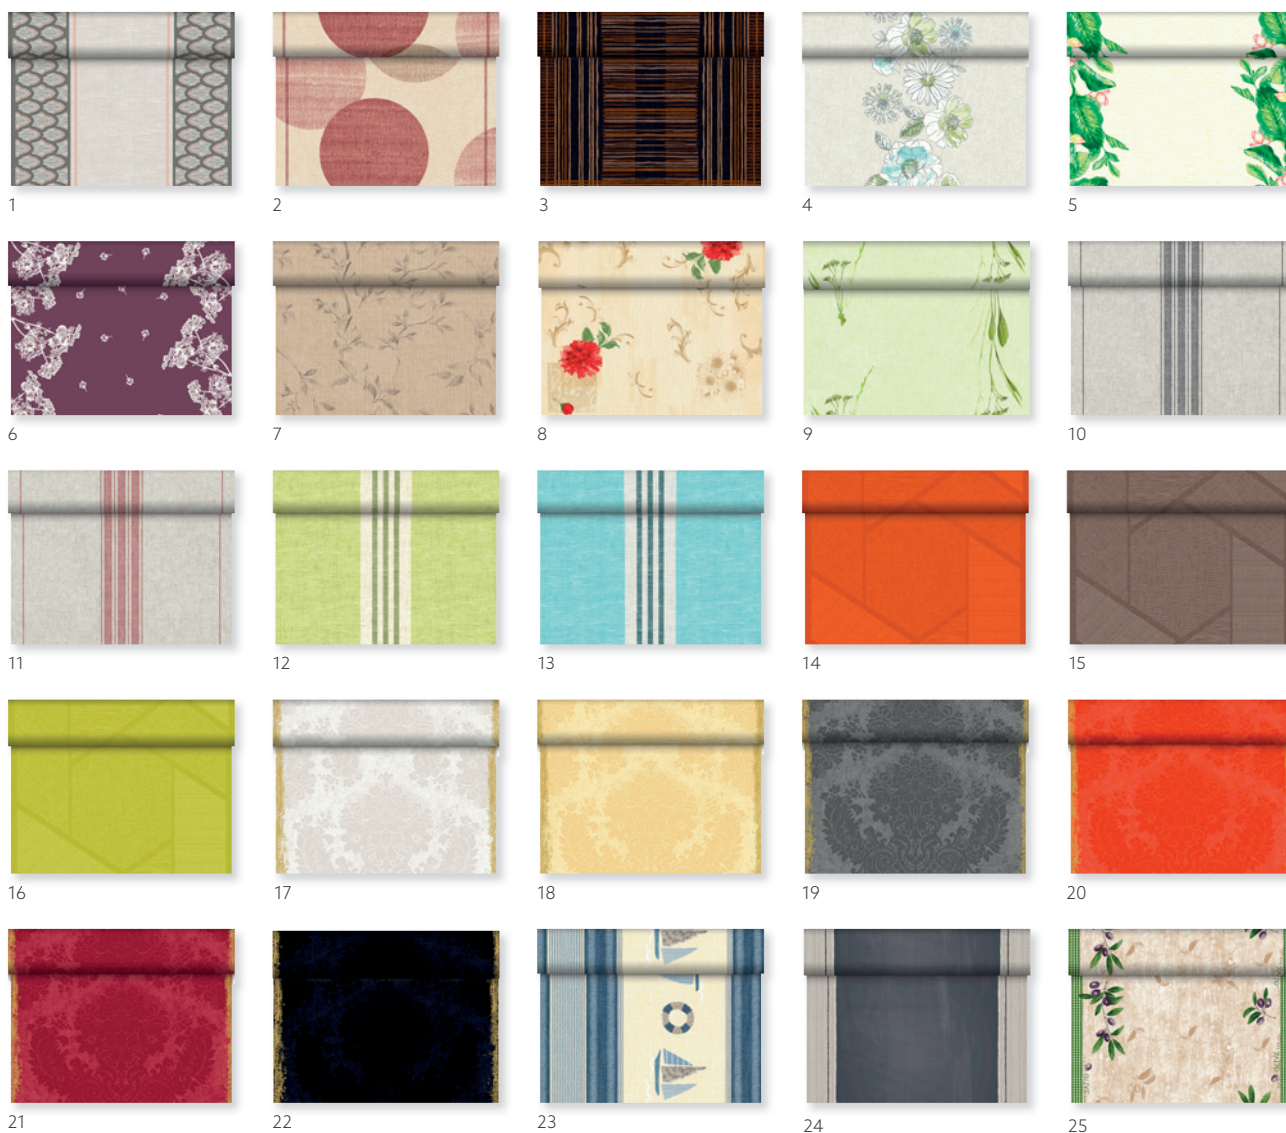

JOY DUNICEL® TÊTE-À-TÊTE, 0,40 X 24 M

NO	ARTICLE	DESCRIPTION	PACK		NO	ARTICLE	DESCRIPTION	PACK	
1	186520	Mira	4 x 1	•	14	183126	Elwin Mandarin	4 x 1	•
2	183121	Gravito	4 x 1	•	15	183124	Elwin Greige	4 x 1	•
3	183122	Brooklyn Black	4 x 1	•	16	183125	Elwin Kiwi	4 x 1	•
4	186817	Jardin	4 x 1	•	17	183400	Royal White	4 x 1	•
5	186387	Banas	4 x 1	•	18	183401	Royal Cream	4 x 1	•
6	186403	Yarrow	4 x 1	•	19	183403	Royal Granite Grey	4 x 1	•
7	183119	Floris	4 x 1	•	20	183404	Royal Mandarin	4 x 1	•
8	183120	Marit	4 x 1	•	21	183402	Royal Bordeaux	4 x 1	•
9	178290	Liz	4 x 1	•	22	178296	Royal Black	4 x 1	•
10	186517	Cocina Black	4 x 1	•	23	183127	Seaway	4 x 1	•
11	186518	Cocina Bordeaux	4 x 1	•	24	186404	Bakery	4 x 1	•
12	186519	Raya Kiwi	4 x 1	•	25	184110	Posea	4 x 1	•
13	186574	Raya Blue	4 x 1	•