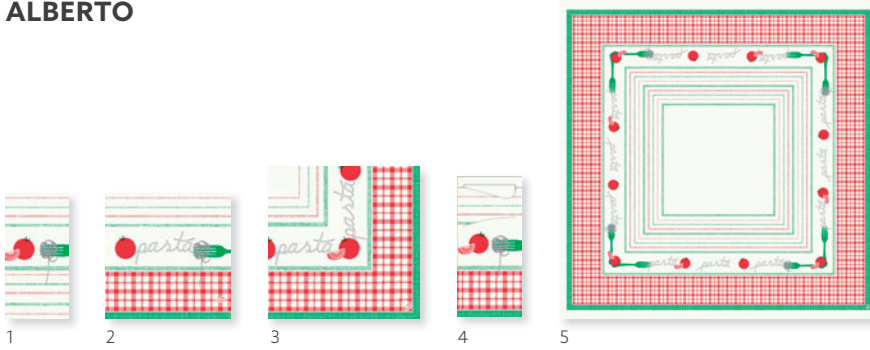

ALBERTO

MATCHING COLOURS

WHITE

RED

DARK GREEN

NO	ARTICLE	DESCRIPTION	PACK				NO	ARTICLE	DESCRIPTION	PACK			
1	183038	Tissue Napkin, 2-ply, 1/8 Head Folded, 33x33 cm	4 x 300	•	•	•	4	183065	Duni Sacchetto® Tissue, 8,5x19 cm	5 x 100	•	•	•
2	183023	Tissue Napkin, 3-ply, 33x33 cm	10 x 50	•	•	•	5	183085	Dunicel® Slipcover, 84x84 cm	1 x 100	•	•	•
3	183046	Classic Napkin, 40 x 40 cm	6 x 50	•	•	•							

AMAZONICA

Design by Bernadotte & Kylberg

NO	ARTICLE	DESCRIPTION	PACK				NO	ARTICLE	DESCRIPTION	PACK			
1	183238	Tissue Napkin, 3-ply, 24 x 24 cm	8 x 250	•	•	•	5	188073	CPLA Fork, 19 cm	10 x 50	•	•	•
2	188070	Bagasse Plate, Ø 27 cm	10 x 25	•	•	•	6	188074	CPLA Knife, 19 cm	10 x 50	•	•	•
3	188071	Bagasse Plate, Ø 19 cm	10 x 25	•	•	•	7	188075	CPLA Spoon, 19 cm	10 x 50	•	•	•
4	188072	Bagasse Bowl, 47 cl	10 x 35	•	•	•	8	188076	CPLA Dessert spoon, 12,5 cm	10 x 50	•	•	•

• These products are FSC-certified

• These products are compostable

• These products are Swan-certified

+ These products are RAL-certified

ecoecho®