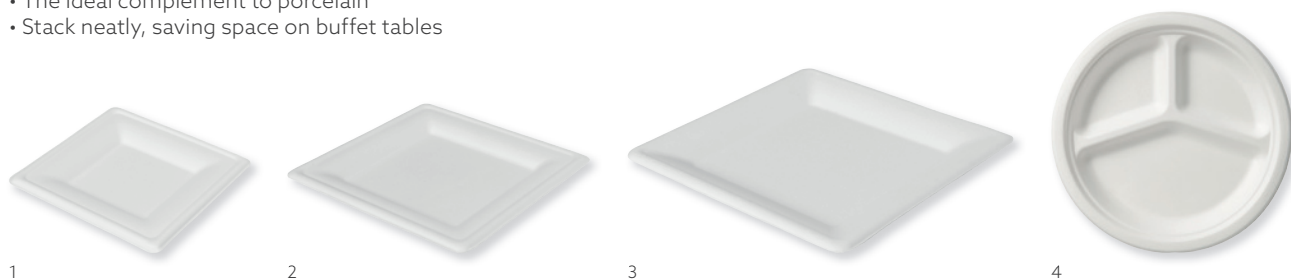

PLATES ecoecho®

- Made from natural by-product
- The ideal complement to porcelain
- Stack neatly, saving space on buffet tables