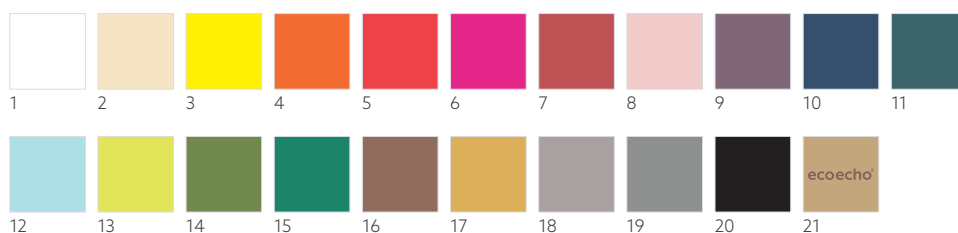

JOY DUNISOFT®, 40 X 40 CM

NO	ARTICLE	DESCRIPTION	PACK				NO	ARTICLE	DESCRIPTION	PACK			
1	107395	White	12 x 60	•	•	•	12	171546	Mint Blue	12 x 60	•	•	•
2	117278	Cream	12 x 60	•	•	•	13	164586	Kiwi	12 x 60	•	•	•
3	140449	Yellow	12 x 60	•	•	•	14	186373	Leaf Green	12 x 60	•	•	•
4	165537	Mandarin	12 x 60	•	•	•	15	117275	Dark Green	12 x 60	•	•	•
5	140451	Red	12 x 60	•	•	•	16	174025	Chestnut	12 x 60	•	•	•
6	165541	Fuchsia	12 x 60	•	•	•	17	174026	Honey	12 x 60	•	•	•
7	117277	Bordeaux	12 x 60	•	•	•	18	168371	Greige	12 x 60	•	•	•
8	174027	Mellow Rose	12 x 60	•	•	•	19	156936	Granite Grey	12 x 60	•	•	•
9	165538	Plum	12 x 60	•	•	•	20	156935	Black	12 x 60	•	•	•
10	117276	Dark Blue	12 x 60	•	•	•	21	178638	eco Brown	12 x 60	•	•	•
11	186372	Ocean Teal	12 x 60	•	•	•