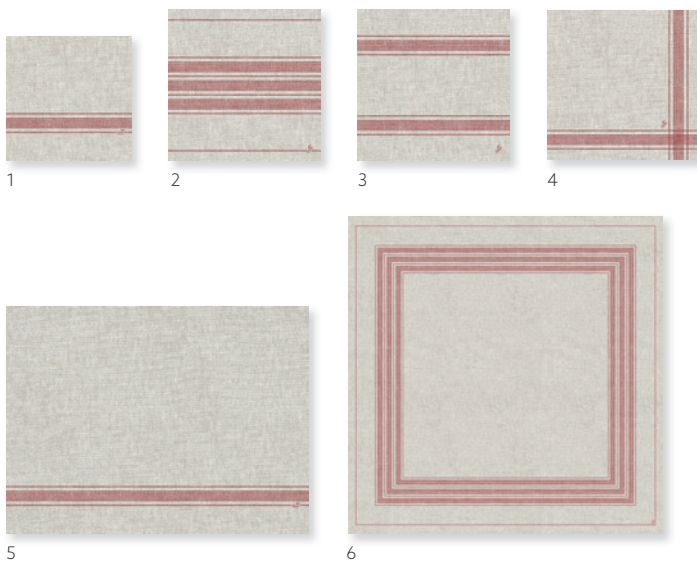

COCINA BORDEAUX

MATCHING COLOURS

BORDEAUX

GRANITE GREY

BLACK

NO	ARTICLE	DESCRIPTION	PACK	FSC	TUV	ecocho
1	186554	Tissue Napkin, 3-ply, 33 x 33 cm	10 x 50	•	•	
	186451	Tissue Napkin, 3-ply, 33 x 33 cm	4 x 250	•	•	
2	186458	Tissue Napkin, 3-ply, 40 x 40 cm	4 x 250	•	•	
3	186464	Classic Napkin, 40 x 40 cm	6 x 50	•	•	•
4	186595	Duniiln® Napkin, 40 x 40 cm	12 x 45	•	•	•
5	186522	Dunicel® Placemat, 30 x 40 cm	5 x 100	•	•	

NO	ARTICLE	DESCRIPTION	PACK	FSC	TUV	ecocho
6	186516	Dunisilk® Slipcover, 84 x 84 cm	5 x 20	•	•	
	186510	Dunicel® Slipcover, 84 x 84 cm	5 x 20	•	•	
	186513	Dunicel® Slipcover, 84 x 84 cm	1 x 100	•	•	
7	186518	Dunicel® Tête-à-Tête, 0,4 x 24 m	4 x 1	•	•	
8	186424	Candle Holder Twist, Black, Metal, 140 x Ø 75 mm	4 x 1