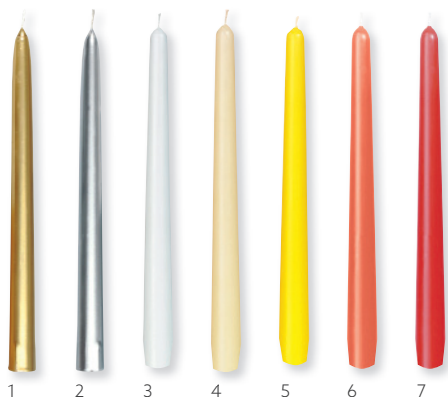

ANTIQUE CANDLES, DIPPED, 250 X Ø 22 MM

WOW

- 7,5 h burn time
- Clean burning
- Premium quality

NO	ARTICLE	DESCRIPTION	PACK		
1	180337	Gold	10 x 10	+	
2	180338	Silver	10 x 10	+	

1 2 3 4 5 6 7

JOY

- 7,5 h burn time
- Clean burning
- Premium quality

NO	ARTICLE	DESCRIPTION	PACK		
3	351316	White	2 x 50	+	
4	351318	Cream	2 x 50	+	
5	351328	Yellow	2 x 50	+	
6	165572	Mandarin	2 x 50	+	
7	351327	Red	2 x 50	+	
8	165577	Fuchsia	2 x 50	+	
9	351322	Bordeaux	2 x 50	+	
10	174561	Mellow Rose	2 x 50	+	
11	165575	Plum	2 x 50	+	
12	351326	Dark Blue	2 x 50	+	
13	186443	Ocean Teal	2 x 50	+	
14	171442	Mint Blue	2 x 50	+	
15	153857	Kiwi	2 x 50	+	
16	186442	Leaf Green	2 x 50	+	
17	351325	Dark Green	2 x 50	+	
18	174563	Chestnut	2 x 50	+	
19	168237	Greige	2 x 50	+	
20	156714	Granite Grey	2 x 50	+	
21	156647	Black	2 x 50	+